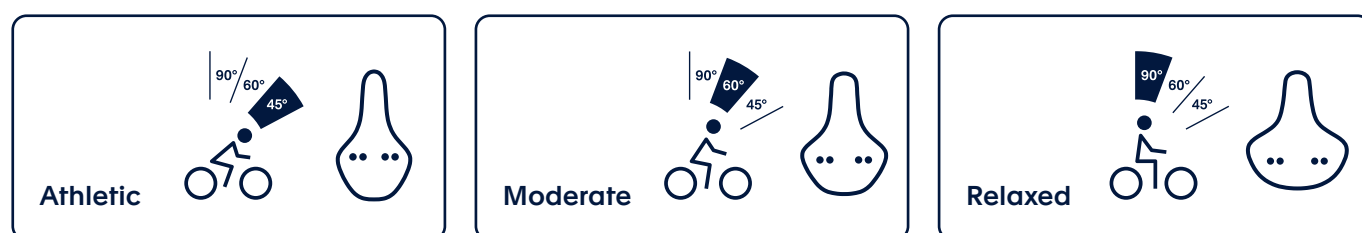

The Riding Position Concept

Riding position is the crucial factor in choosing the optimal saddle. According to your riding style, the way your sit bones rest on the saddle varies substantially and this consequently affects the level of comfort. Selle Royal saddles are ergonomically designed to fit all ischial bones widths and satisfy the anatomical needs of both men and women, guaranteeing pressure relief in the most sensitive areas.

Consumers should be invited to select their riding position among **45° (Athletic)**, **60° (Moderate)** and **90° (Relaxed)** to enjoy their rides, pain-free!

30 Day Comfort Guarantee

Selle Royal offers a **30-Day Comfort Guarantee on all products**. Both on the front and on the back, the new packaging informs consumers about this risk-free offer. Therefore, it is important that all Selle Royal partners and dealers are prepared and committed to assist consumers with the entire return procedure. For more information or support, Selle Royal customer service is at your disposal to provide assistance!